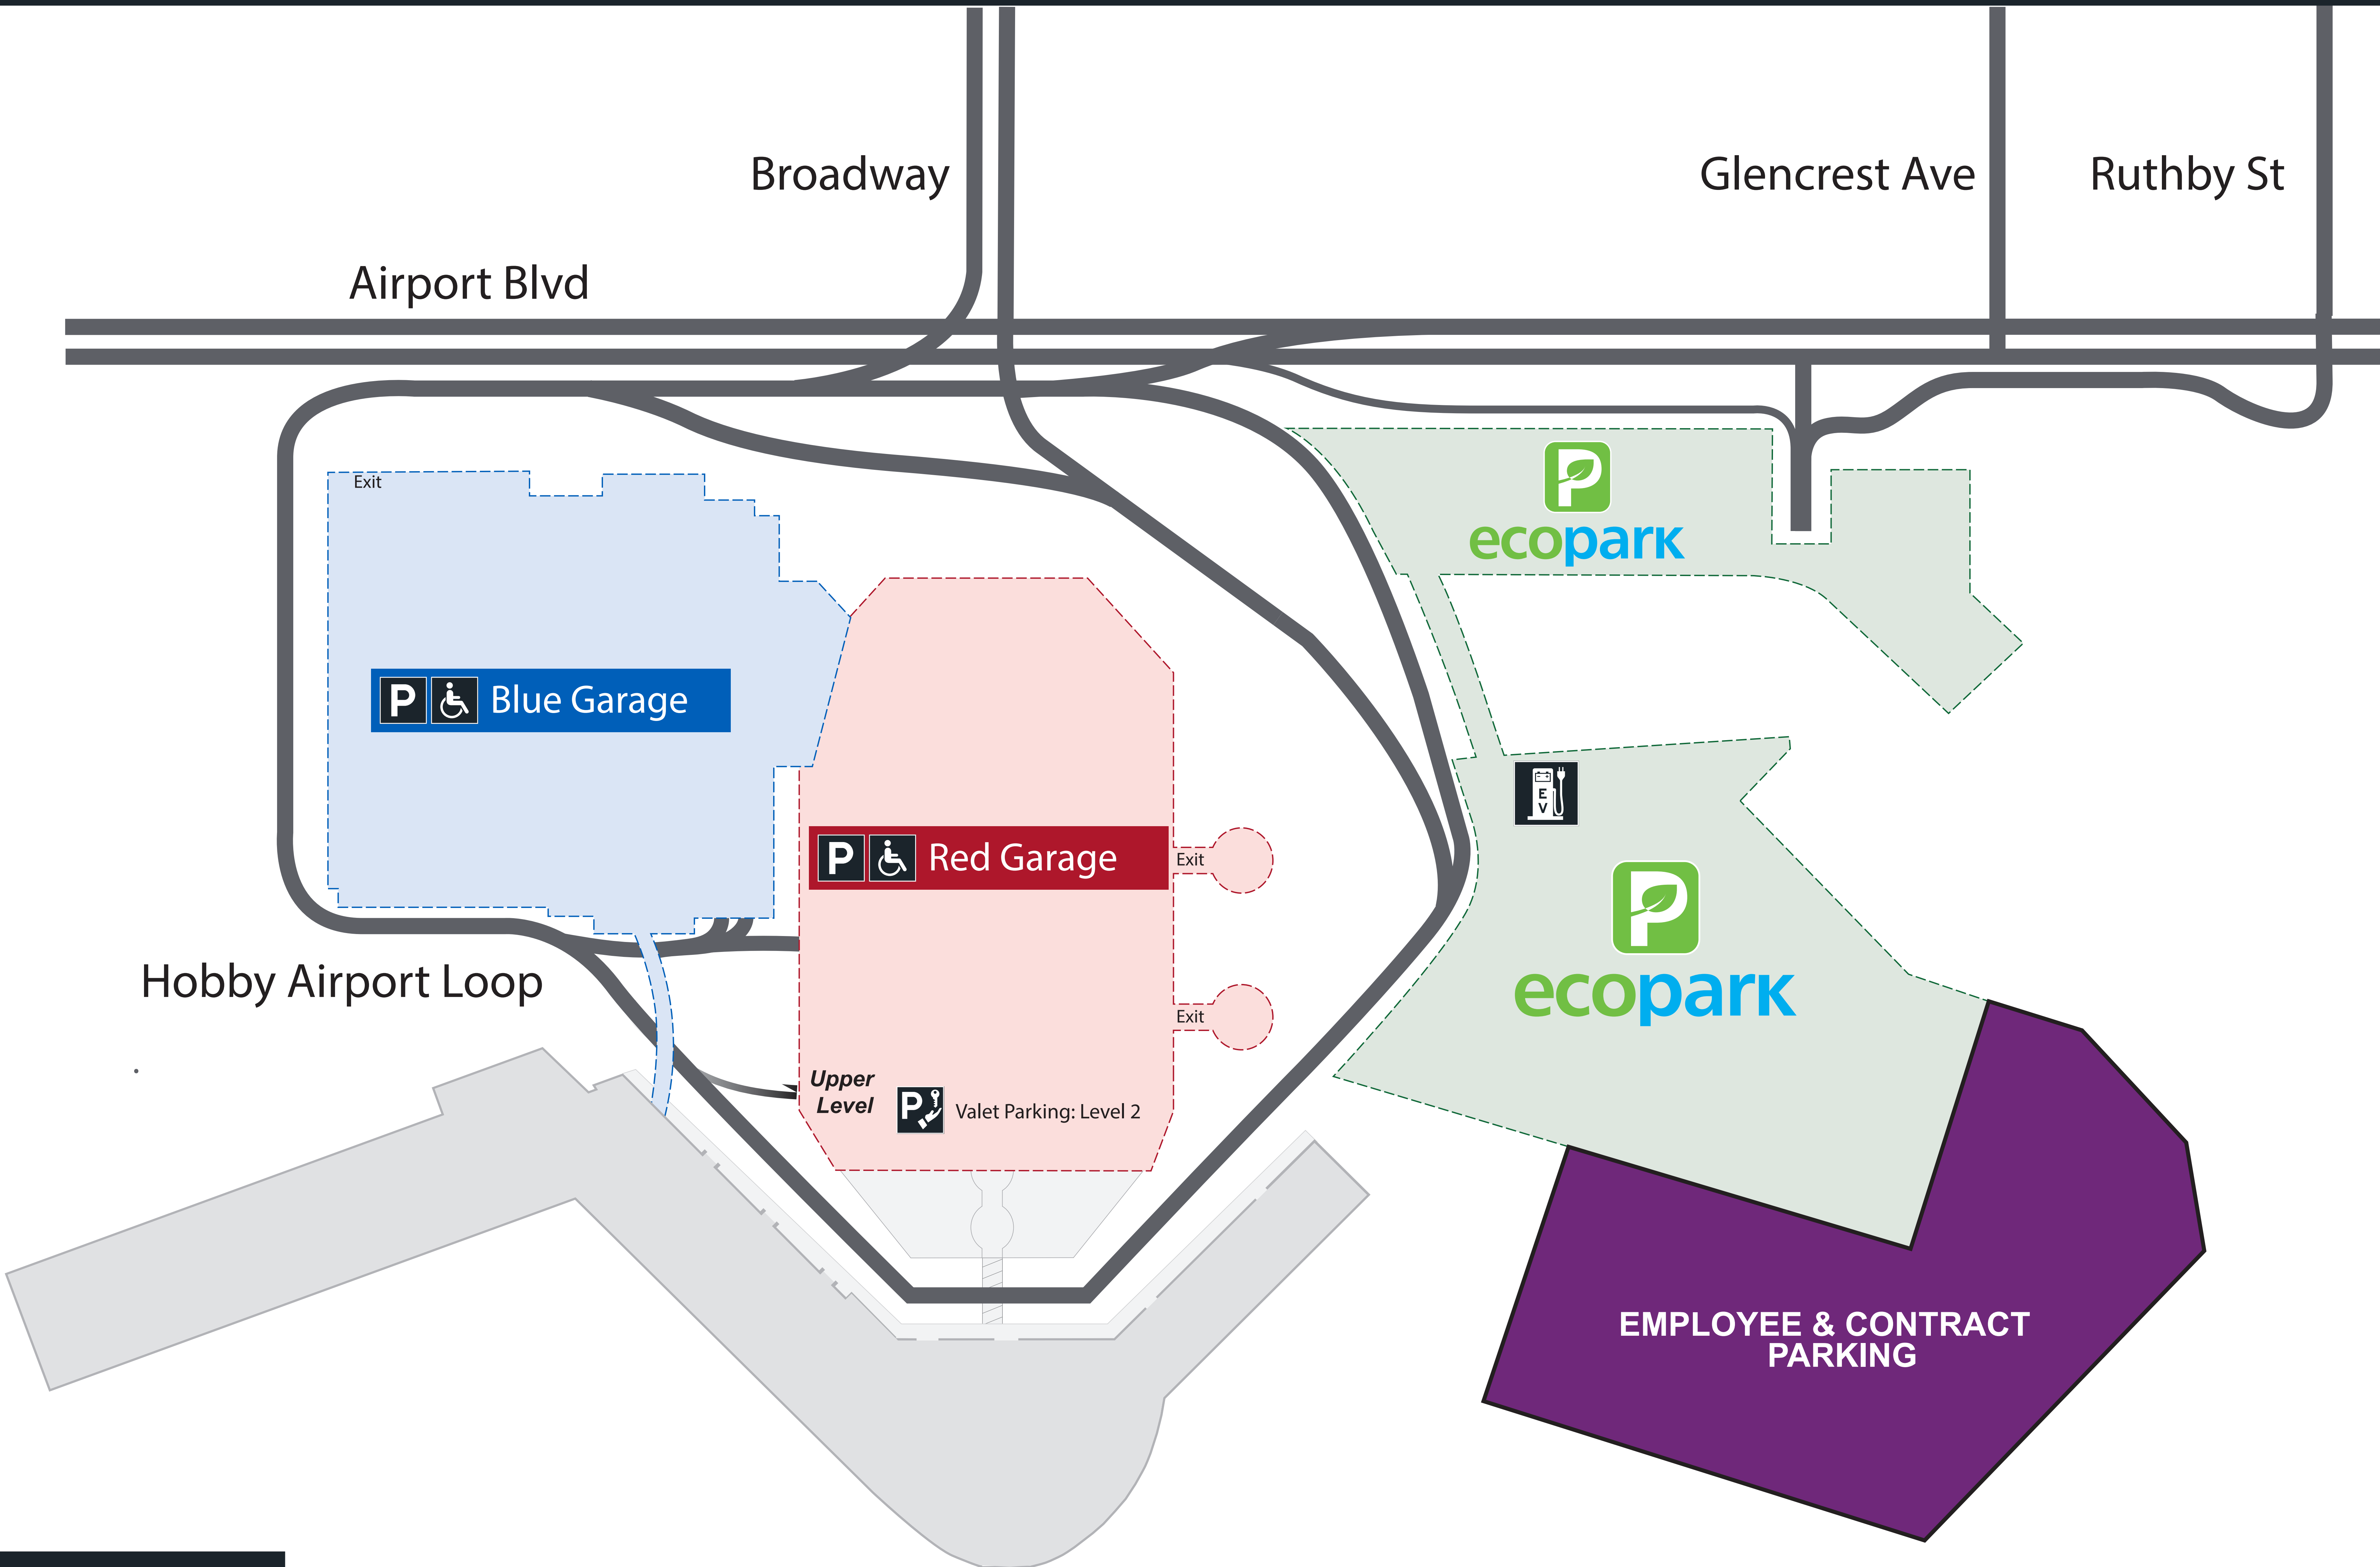

# William P. Hobby Airport

## P Parking

- Electric Vehicle Charging Stations
- Blue Garage: Level 2
- Red Garage: Level 2, Near Valet Parking
- ecopark